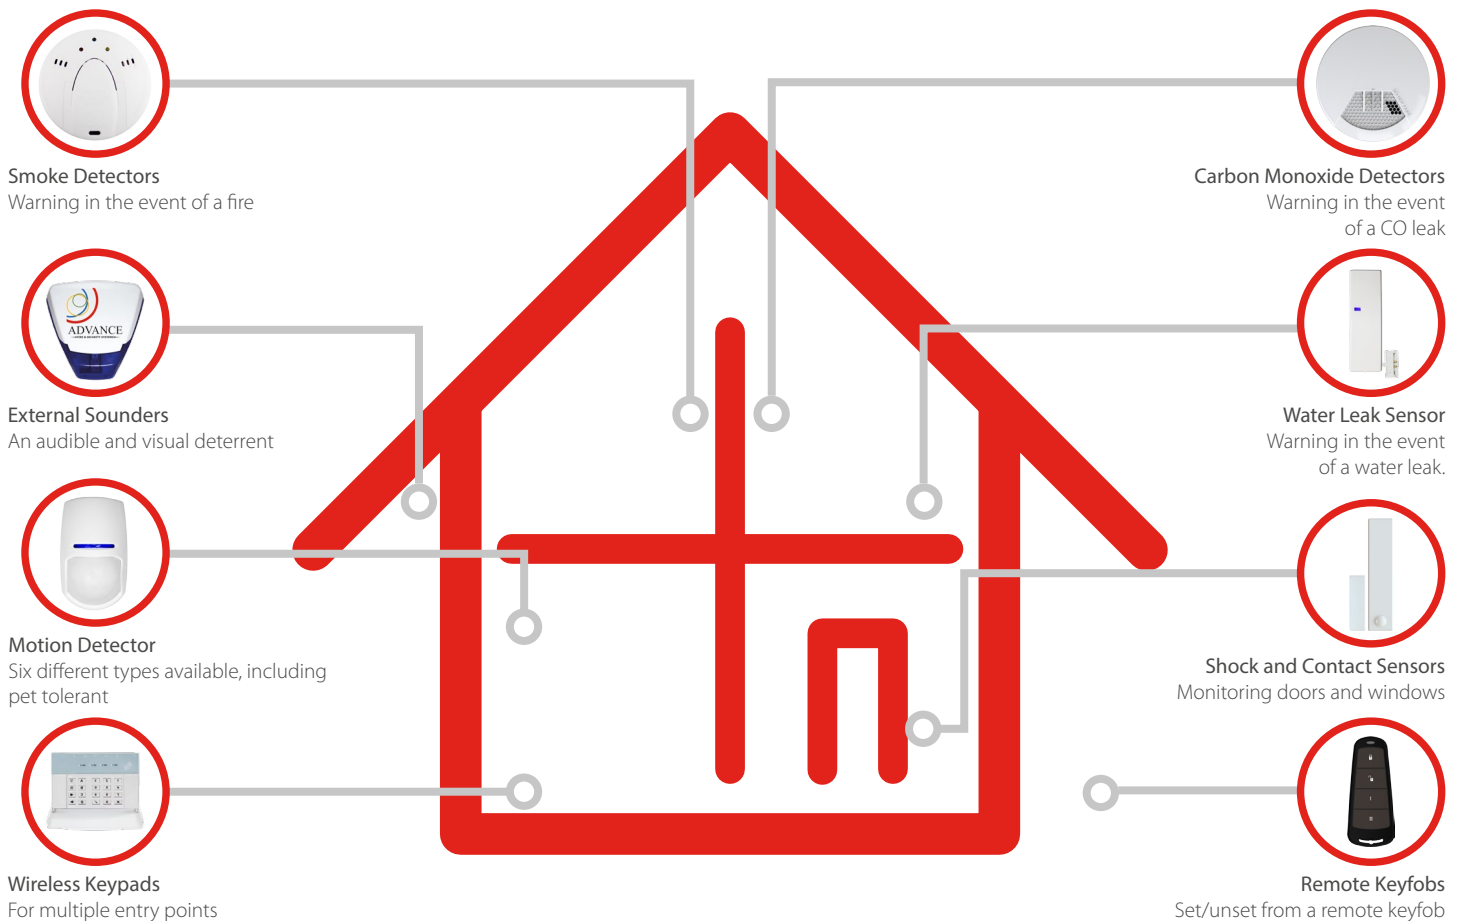

Wireless Peripherals Available for Your Home

Contact us today to find out more about
securing your home & your family

Suite 1 - 3 Wallsend Business Centre
Coach Road, Wallsend
Newcastle upon Tyne
NE28 6JA
<http://www.afass.co.uk>